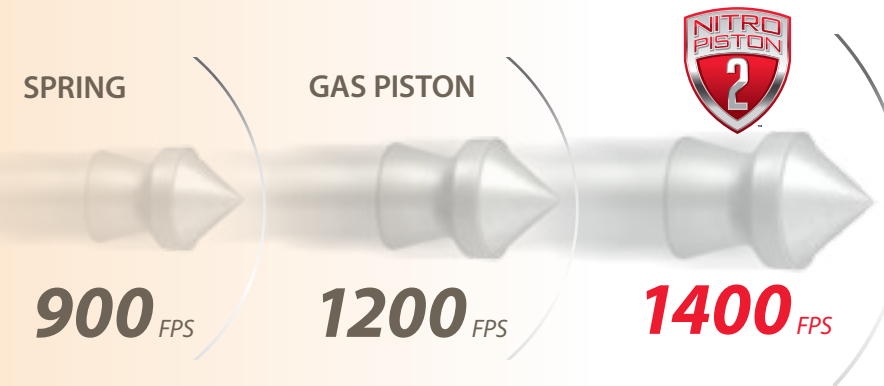

## Performance: More than just a piston

Over a million dollars, thousands of man hours and years of research went into creating a completely new system: **Nitro Piston 2.**

More speed, more power, and more range wrapped in a package that shoots smoother, is quieter than ever, and requires less effort to cock—up to a 10 pound reduction in cocking force.

## MORE SPEED

Nitro Piston 2 is 55% faster than coiled spring-powered airguns and 15% faster than simple gas pistons.\*

\* .177 caliber