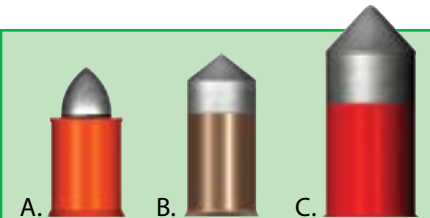

2240

- CO₂-Powered Pellet Pistol
- Single shot bolt action design
- Ambidextrous grip
- Rear sight is open or peep
- Rifled-steel barrel

2240 .22 cal., 460 fps

C41

- Medium-Sized, Semi-Auto, German-Style Pistol
- Metal frame with synthetic, ambidextrous textured grip
- Rear notch and front blade sights
- Grip slides back for easy CO₂ replacement

C41 495 fps

PRO77 Kit

- Semi-Auto Blowback BB Pistol
- Gas blowback with genuine recoil action
- Compact, semi-auto BB pistol
- Accessory rail

PRO77KT 325 fps

KIT Includes Premium Copperhead BBs, shooting glasses and two Powerlet® 12 g CO₂ cartridges.

Wildcat

**Eva Shockey
Professional Hunter**

Daughter and hunting partner of legendary hunter, Jim Shockey, Eva combines toughness and drive with her own feminine style. Her passion for conservation, adventure and genuine love of the outdoor lifestyle inspire folks to experience the excitement and fun of learning to shoot.

"Share the fun of shooting with the whole family!"

NEW P10 Wildcat

- Precision steel barrel
- 20-shot quick-release magazine
- Removable grip panel for easy replacement of CO₂
- Under barrel Picatinny accessory rail
- Front sight indicator

P10PNK 480 fps

All-Time Winner

Awarded Readers' Choice Gold Seal for "preferred hunting pellet" by readers of *Predator Xtreme* magazine every year since the award's inception.

Premier™ Pellets

Premier pellets are made using the highest grade precision tooling to ensure each pellet is nearly indistinguishable from the next.

Domed

Hunting and target pellet with the most down-range energy
LUM77 .177 cal., 10.5 gr., 500 ct.
LDP22 .22 cal., 14.3 gr., 500 ct.
177HB .177 cal., 10.5 gr., 1250 ct.
177DB .177 cal., 7.9 gr., 1250 ct.

Match

Competition, target and plinking pellet
LM77 .177 cal., 7.9 gr., 500 ct.

Hollow Point