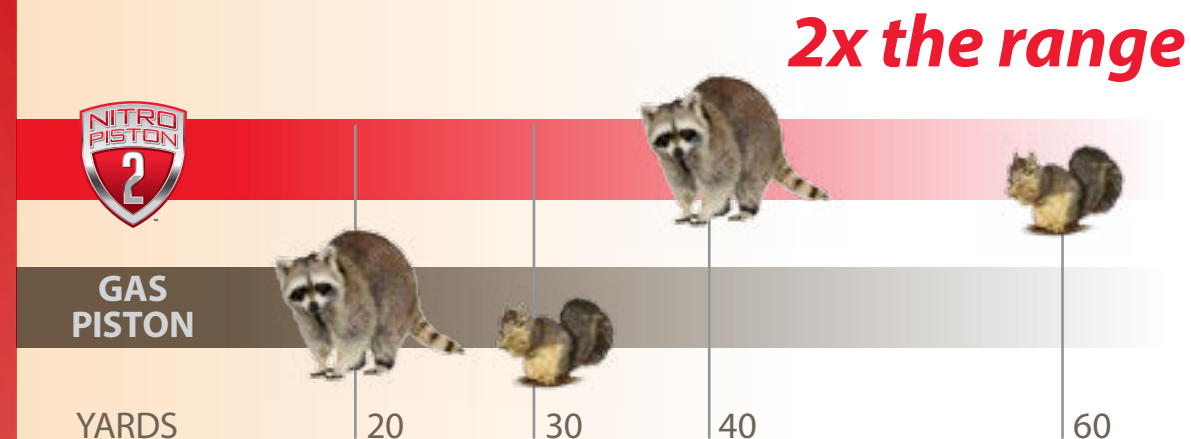

MORE POWER

Nitro Piston 2 has the punch for bigger game at twice the range of simple gas pistons.